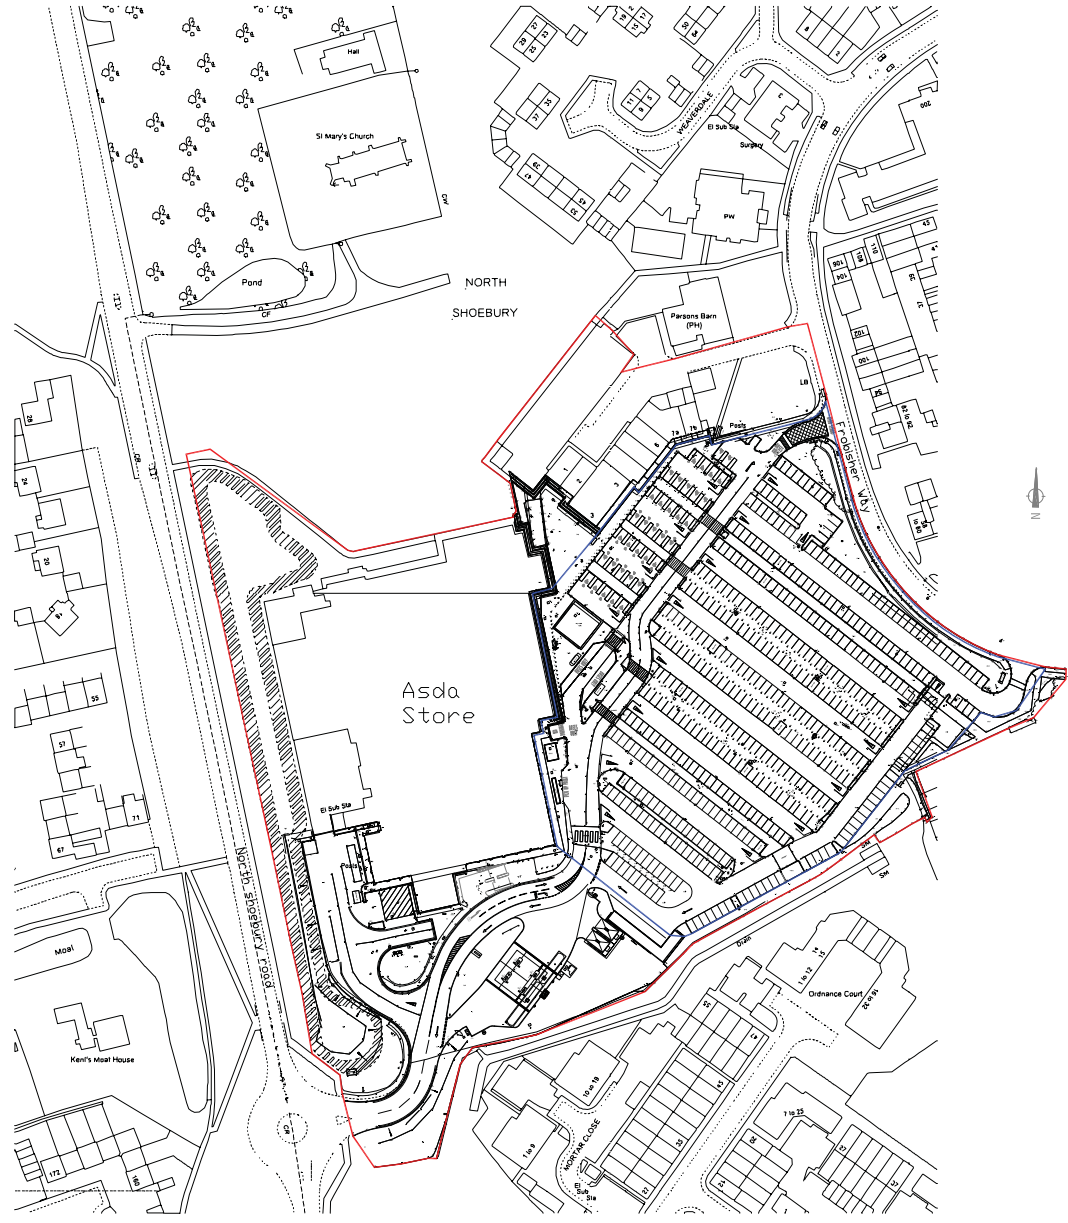

Parking Bay No's	Existing
Standard Bay	476
Disabled Bay	20
Parent and Child Bay	17
Total	513
Trolley Shuttle	11

Key:

Land Ownership Boundary

Land Development Boundary

Rev	Date	Amendment	OCB	KM
A	21.03.17	Red line amended to include store	OCB	KM

Status

PLANNING

Project No	Dwg No	Rev
1953 4606	LP01	A

Dwg Title
Location Plan

Date	Scale
Mar 2017	1:1250 @ A2

Drawn	Designed	Checked
OCB	KM	KM

Project
Asda Shoeburyness Car Park 2017 (4606)
North Shoebury Road, Shoeburyness, Southend-on-Sea
Essex SS3 8DA